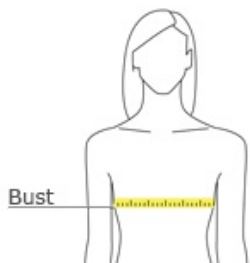

Juniors Modal Blend Boxy Tee DT281

Be a modal citizen in this super soft style. Our smooth modal blend is breathable with a silk-like texture.

- 3.5-ounce, 60/40 ring spun combed cotton/modal
- 40 singles
- Tacked roll sleeve

HOW TO MEASURE

BUST

With arms down at sides, measure around the upper body, under arms and around the fullest part of the bust.

SIZE CHART

	XS	S	M	L	XL	XXL	3XL	4XL
Size	0/1	3/5	7/9	11/13	15/17	19/21	21/23	23/25
Bust	30 - 31	32 - 33	34 - 35	36 - 37	38 - 40	41 - 43	44 - 46	47 - 49